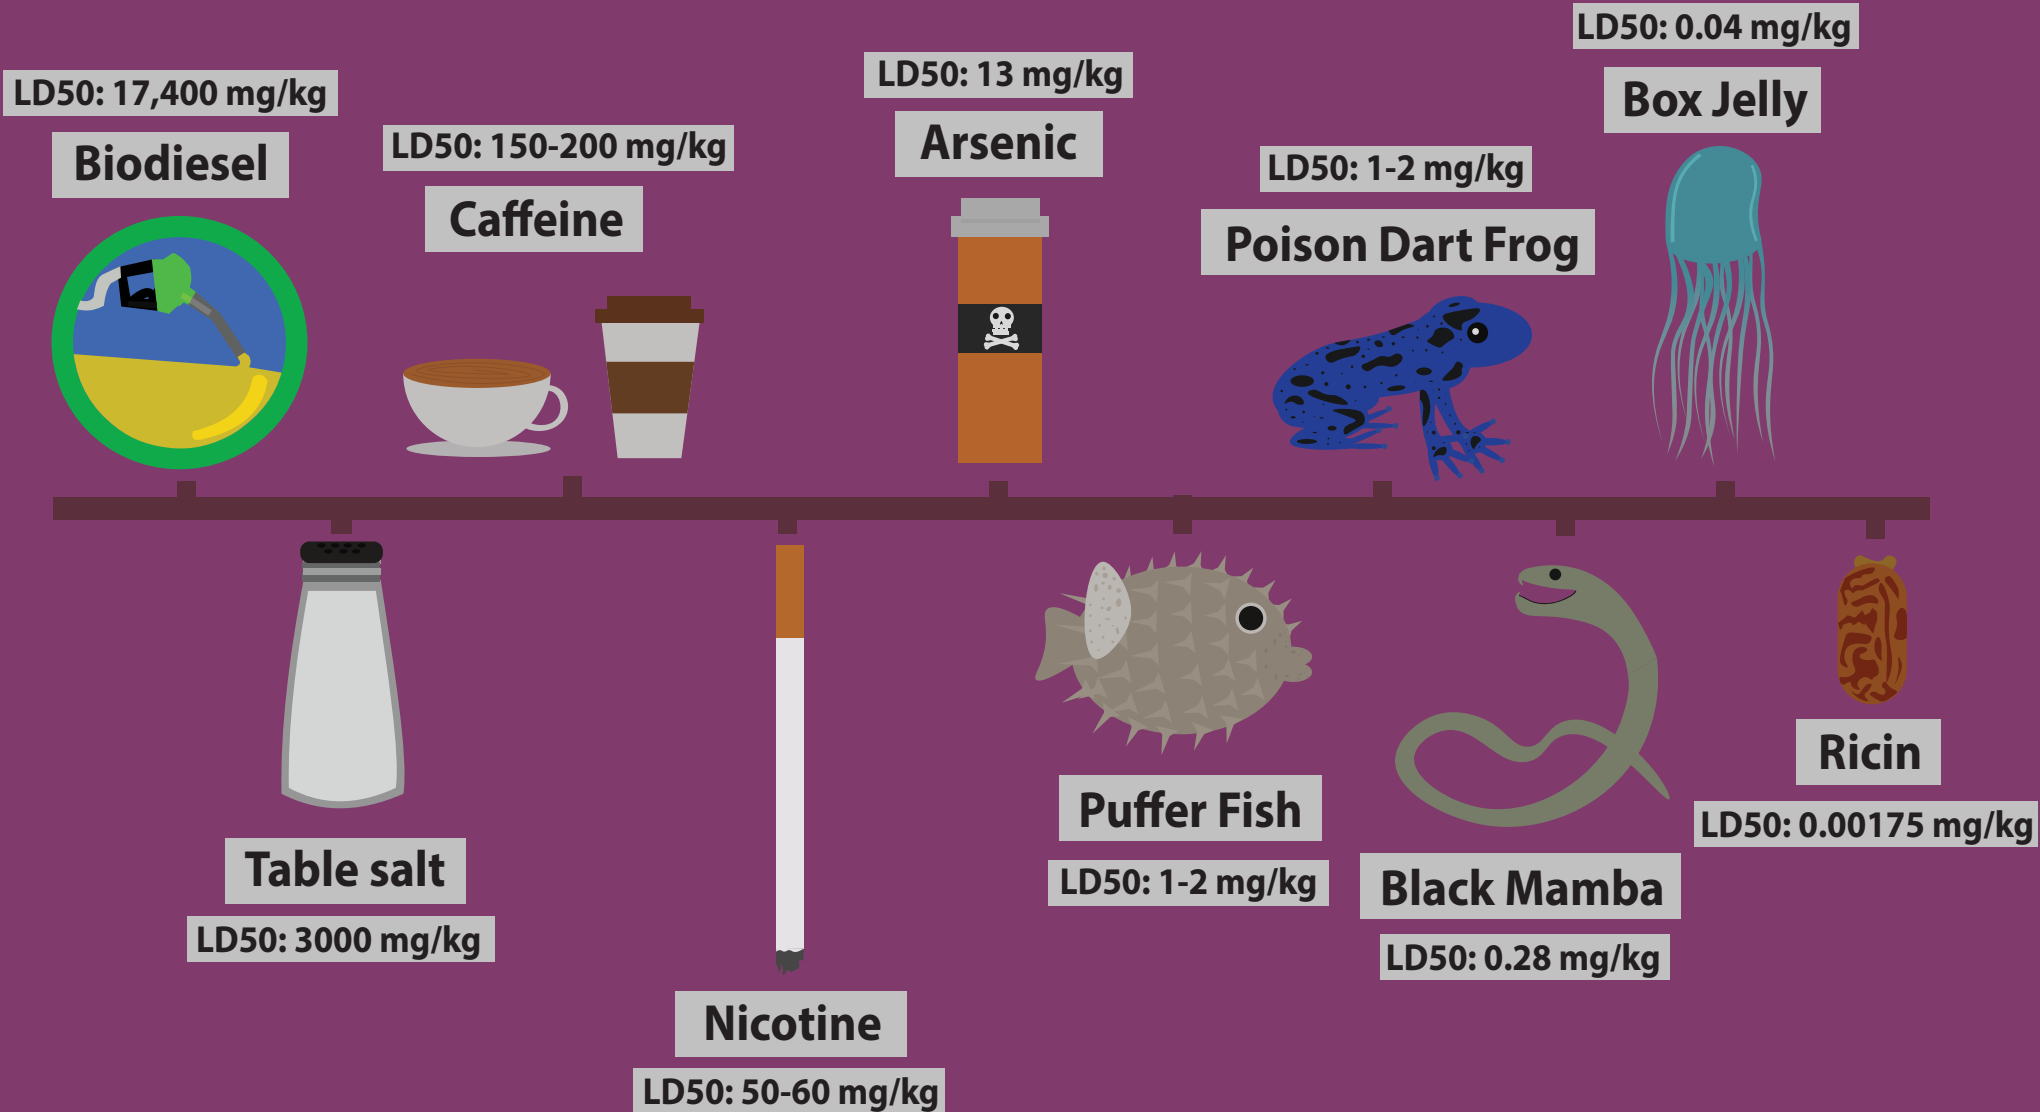

# Biodiesel Acute Toxicity

Biodiesel is less toxic than table salt.

Less Toxic

More Toxic